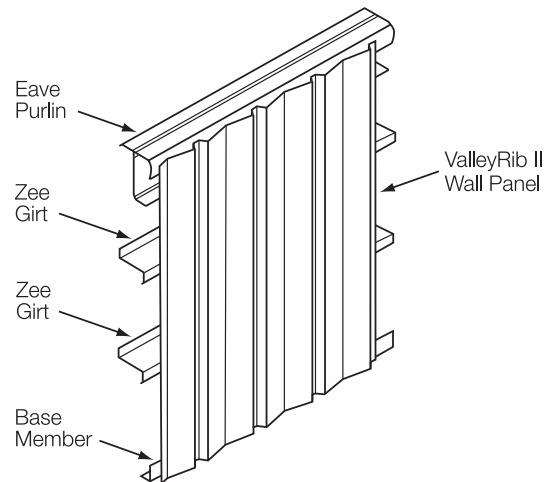

THE AESTHETIC CHOICE

ValleyRib II is an attractive exterior wall panel. Its semi-concealed, self-drilling, color-matched fasteners and 36" panel width make the panel economical and easy to install. ValleyRib II is designed to require fewer fasteners than other rib panels, which lowers installation costs and enhances thermal performance. Available in lengths up to 41'; ValleyRib II panels can provide continuous coverage from foundation to eave. This eliminates the need for endlaps and ensures wall integrity and weathertightness. Additionally, a special base trim at ValleyRib II's foundation creates a weathertight seal. Semi-concealed fasteners located in the bottom of a V-groove provide an attractive, smooth appearance.

Fastening Systems

- Direct fasten (semi-concealed)

Material

- 26-gauge Galvalume

• Finishes

- FreedomCote and Kynar finishes
- See product sheet for color options.
- Minimum and extended lead times for custom colors may apply.

All panels formed from light gauge metal may exhibit waviness, also known as "oil canning," commonly occurring in, but not restricted to, flat portions of a panel. This inherent characteristic is not a defect of material and is not a cause for rejection.