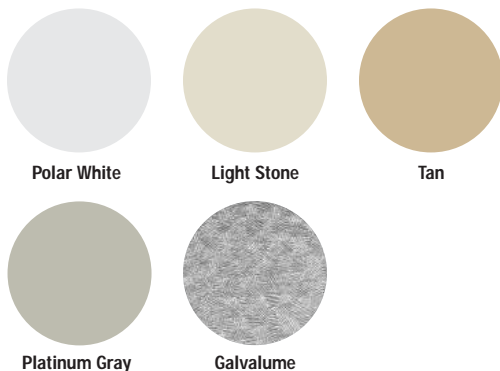

LONG-LASTING PAINT FINISHES

ValleyRib II is available in two paint finishes: FreedomCote™ and Kynar. The FreedomCote finish, a thermoset coating system composed of silicon polyester resin, is backed by a 25-year film integrity warranty. Liberty offers a 30-year warranty on its Kynar finish, a coating system made from fluoropolymer resin. Both finishes are long-lasting for their proven resistance to chalking, fading and chemicals.

- Features**
- Lengths up to 41'-0"
 - 36" coverage
 - Semi-concealed, color-matched fasteners
 - 14 premium colors

STANDARD COLORS

FreedomCote™

PREMIUM COLORS

Kynar

NOTE: All color selections are close representations, but are limited by processing and viewing conditions.